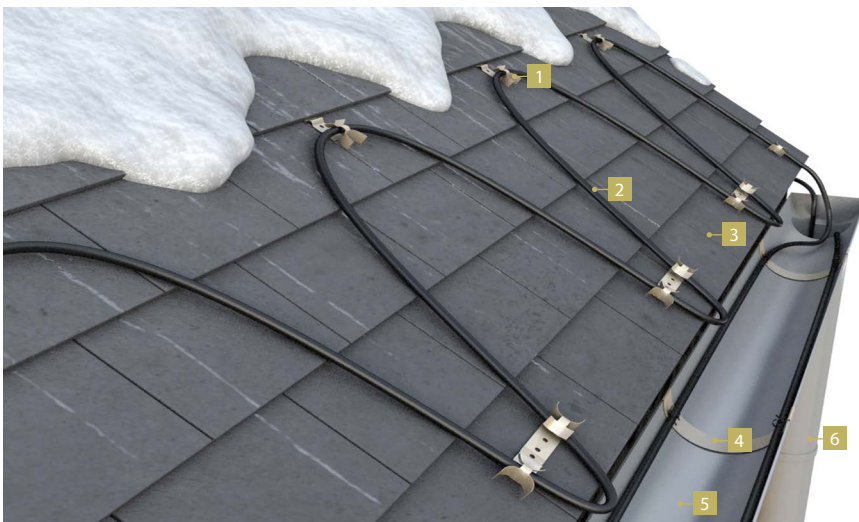

# Warmup Self Regulating Cable

## Overview

The Warmup Self Regulating Cable protects against dangerous build-up of snow and ice on roofs, within gutters and downpipes and prevents pipes from freezing. The oval 10.5mm by 6mm self-regulating cable is insulated with a UV stable thermoplastic elastomer, ensuring its durable and simple to fit.

During the winter months, when the temperature drops and snow fall increases, roofs, gutters and downpipes are at risk of damage from ice and snow. Ice dams can form along the edge of pitched roofs, causing pooling of snow melt and a destructive freeze-thaw cycle that can lift tiles, leading to leaks. Untreated, the snow melt can refreeze in gutters and downpipes potentially overloading them or causing dangerous icicles to form as snow melt trickles over the edge.

The Warmup Self-Regulating Cable de-ices roofs and gutters, controlling snow build up and eliminating the damaging freeze-thaw cycle by creating a clear drainage path for the snow melt to flow away. The cables adaptive heat output provides an energy efficient solution, increasing its heat output when needed the most and reducing its heat output as the roof clears and its temperature increases.